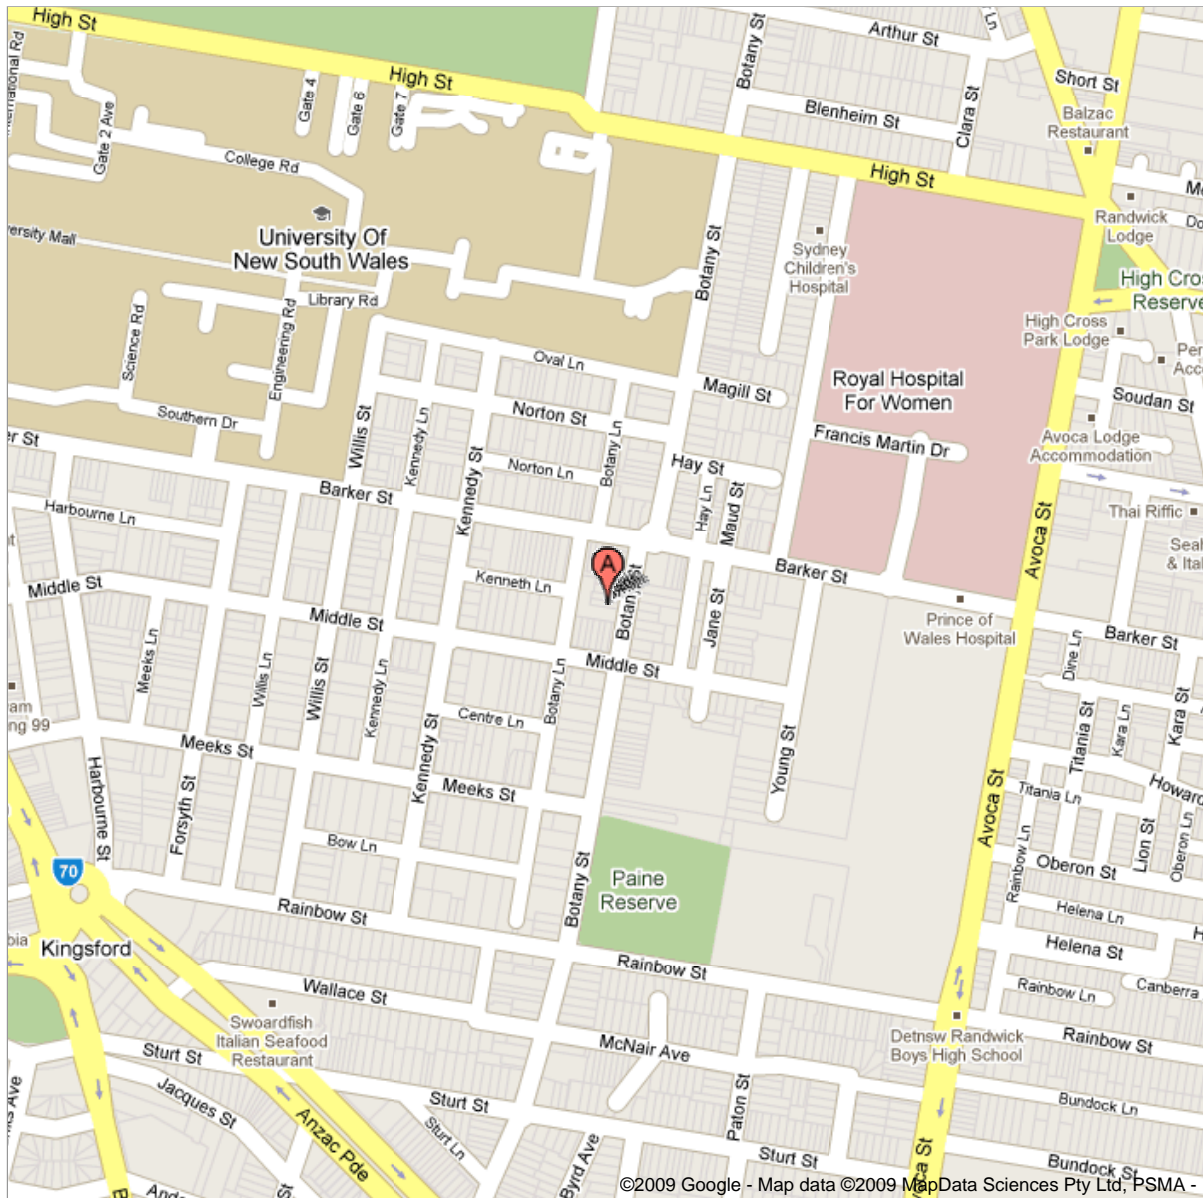

Address **74 Botany St**
Kingsford NSW 2032

©2009 Google - Map data ©2009 MapData Sciences Pty Ltd, PSMA -